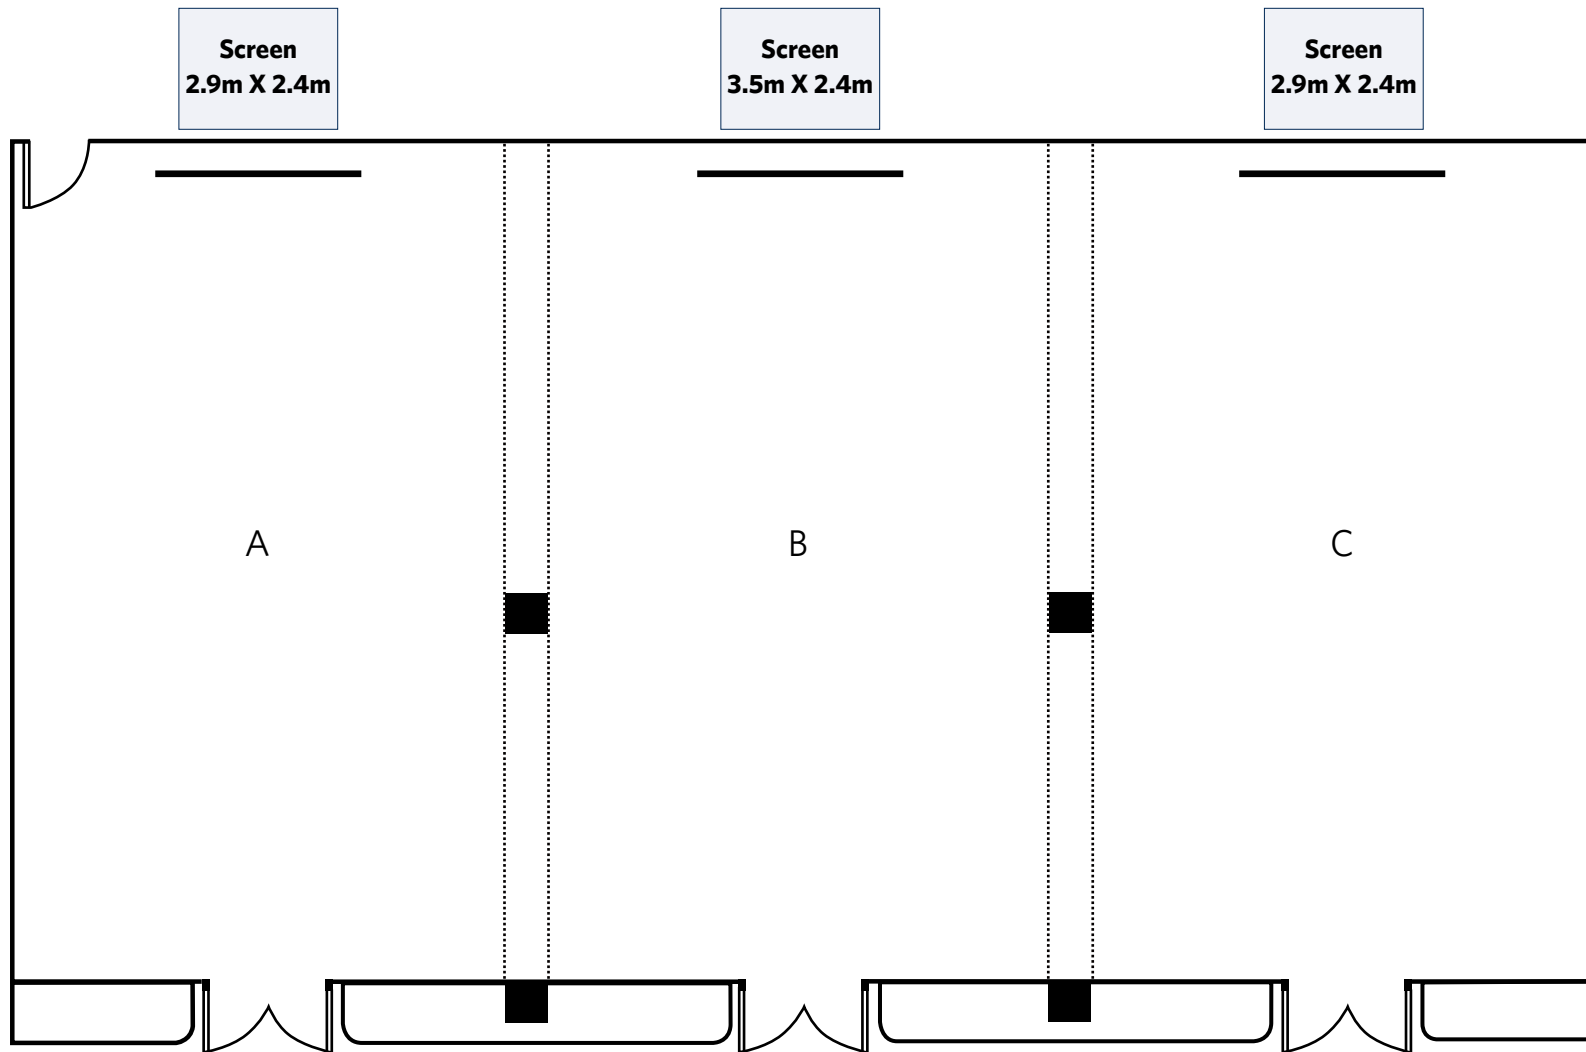

Grand Ballroom 그랜드 볼룸

(Lower Lobby)

Meeting Room	Feet	Meter	Sq.ft	Sq.m
Grand Ballroom ABC	126X75X23	38.4X22.9X6.9	9,450	879
Section A	50X75X23	15.2X22.9X6.9	3,750	348
Section B	25X75X23	7.7X22.9X6.9	1,875	176
Section C	50X75X23	15.2X22.9X6.9	3,750	348
Foyer	102X26X14	31.3X7.8X4.2	2,652	244

Baton Size : 7.2m
Banner Size : 7m x 0.9m

Junior Ballroom 주니어 볼룸

(Lower Lobby)

Meeting Room	Feet	Meter	Sq.ft	Sq.m
Junior Ballroom ABC	72X40X12	21.9X12.1X3.6	2,880	265
Section A	24X40X12	7.3X12.1X3.6	960	88
Section B	24X40X12	7.3X12.1X3.6	960	88
Section C	24X40 X12	7.3X12.1X3.6	960	88

Banner Size : 6m x 0.9m

Coral **코랄**

(3rd Floor)

Meeting Room	Feet	Meter	Sq.ft	Sq.m
Coral A B C	18.3X72.8X9.1	5.6X22.2X2.8	1,332	124
Section A	18.3X23.6X9.1	5.6X7.2X2.8	432	40
Section B	18.3X25.6X9.1	5.6X7.8X2.8	468	44
Section C	18.3X23.6X9.1	5.6X7.2X2.8	432	40

Banner Size : 5m x 0.9m

Amber **엠버**

(3rd Floor)

Meeting Room	Feet	Meter	Sq.ft	Sq.m
Amber	20X37.1X9.1	6.1X11.3X2.8	742	69

Banner Size : 5m x 0.9m

Atrium

아트리움

(3rd Floor)