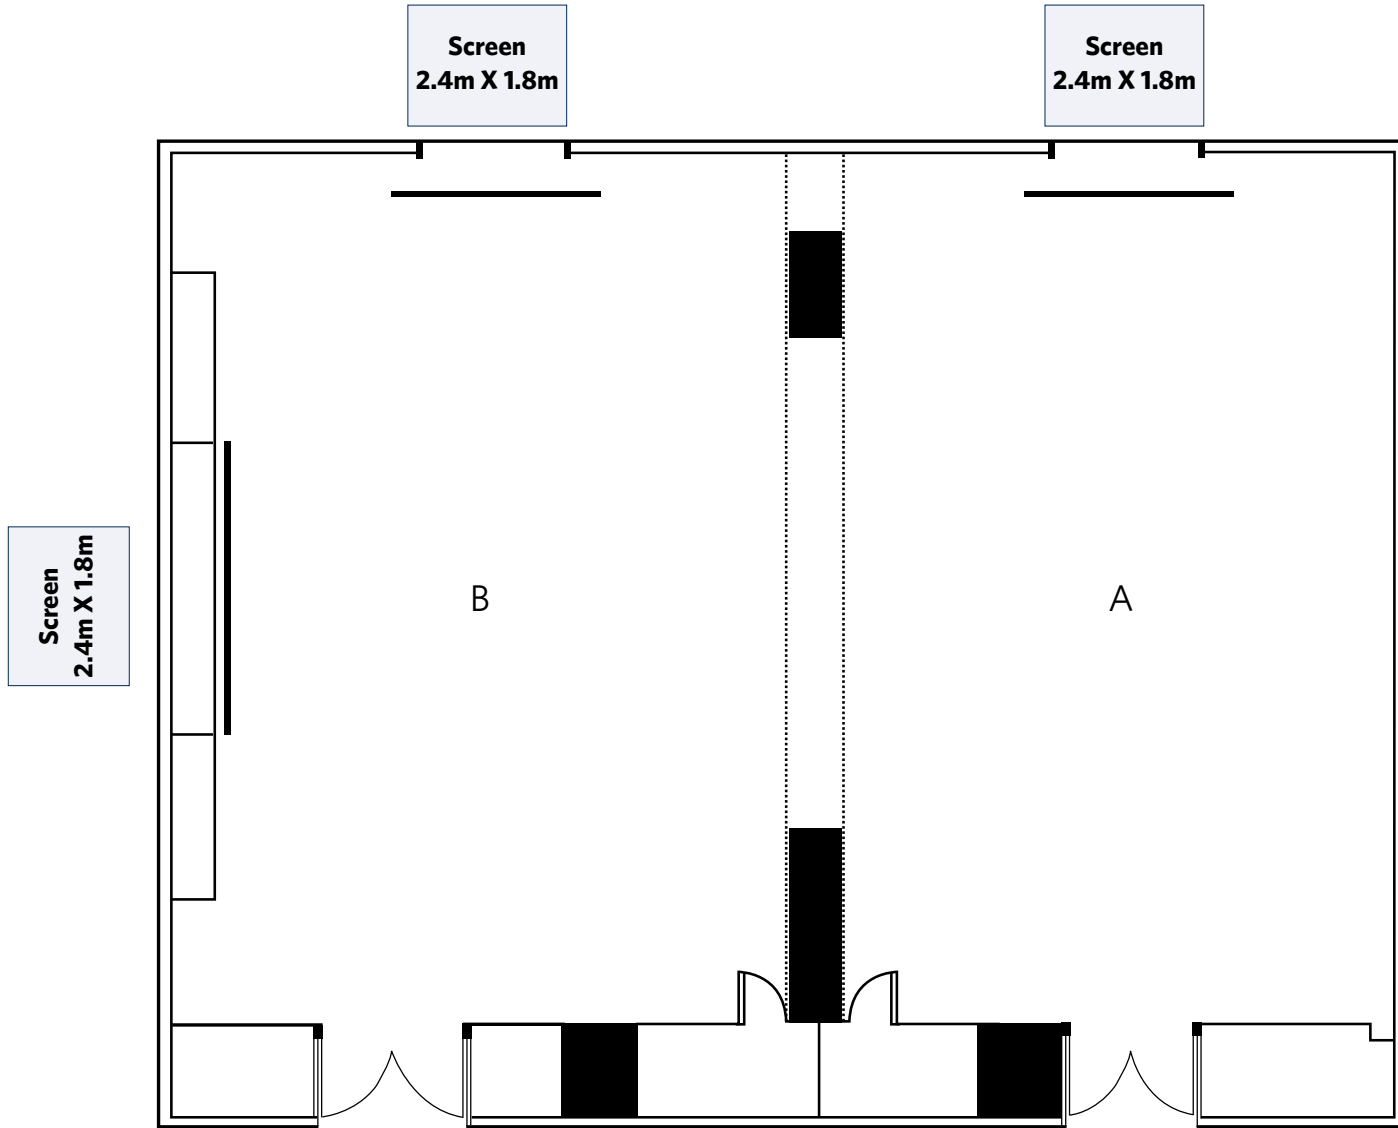

Grand Ballroom 그랜드 볼룸

(Lower Lobby)

Meeting Room	Feet	Meter	Sq.ft	Sq.m
Grand Ballroom ABC	126X75X23	38.4X22.9X6.9	9,450	879
Section A	50X75X23	15.2X22.9X6.9	3,750	348
Section B	25X75X23	7.7X22.9X6.9	1,875	176
Section C	50X75X23	15.2X22.9X6.9	3,750	348
Foyer	102X26X14	31.3X7.8X4.2	2,652	244

Banner Size : 5m x 0.9m

Topaz **토 파 즈**

(3rd Floor)

Meeting Room	Feet	Meter	Sq.ft	Sq.m
Topaz	19.7X51.2X8.5	6.0X15.6X2.6	1,009	94

Banner Size : 5m x 0.9m

Jade 제 이 드

(3rd Floor)

Meeting Room	Feet	Meter	Sq.ft	Sq.m
Jade AB	30.5X38.7X7.8	9.3X11.8X2.4	1,013	110
Section A	30.5X19.0X7.8	9.3X5.8X2.4	468	24
Section B	30.5X19.6X7.8	9.3X6.0X2.4	513	56

Banner Size : 5m x 0.9m

Amber **엠버**

(3rd Floor)

Meeting Room	Feet	Meter	Sq.ft	Sq.m
Amber	20X37.1X9.1	6.1X11.3X2.8	742	69

Banner Size : 5m x 0.9m

Atrium

아트리움

(3rd Floor)

Meeting Room	Feet	Meter	Sq.ft	Sq.m
Atrium	48.2X88.6X12.8	14.7X27X3.9	4,270	397

— Screen Size : 4m x 3m
— Banner Size : 7m x 0.9m