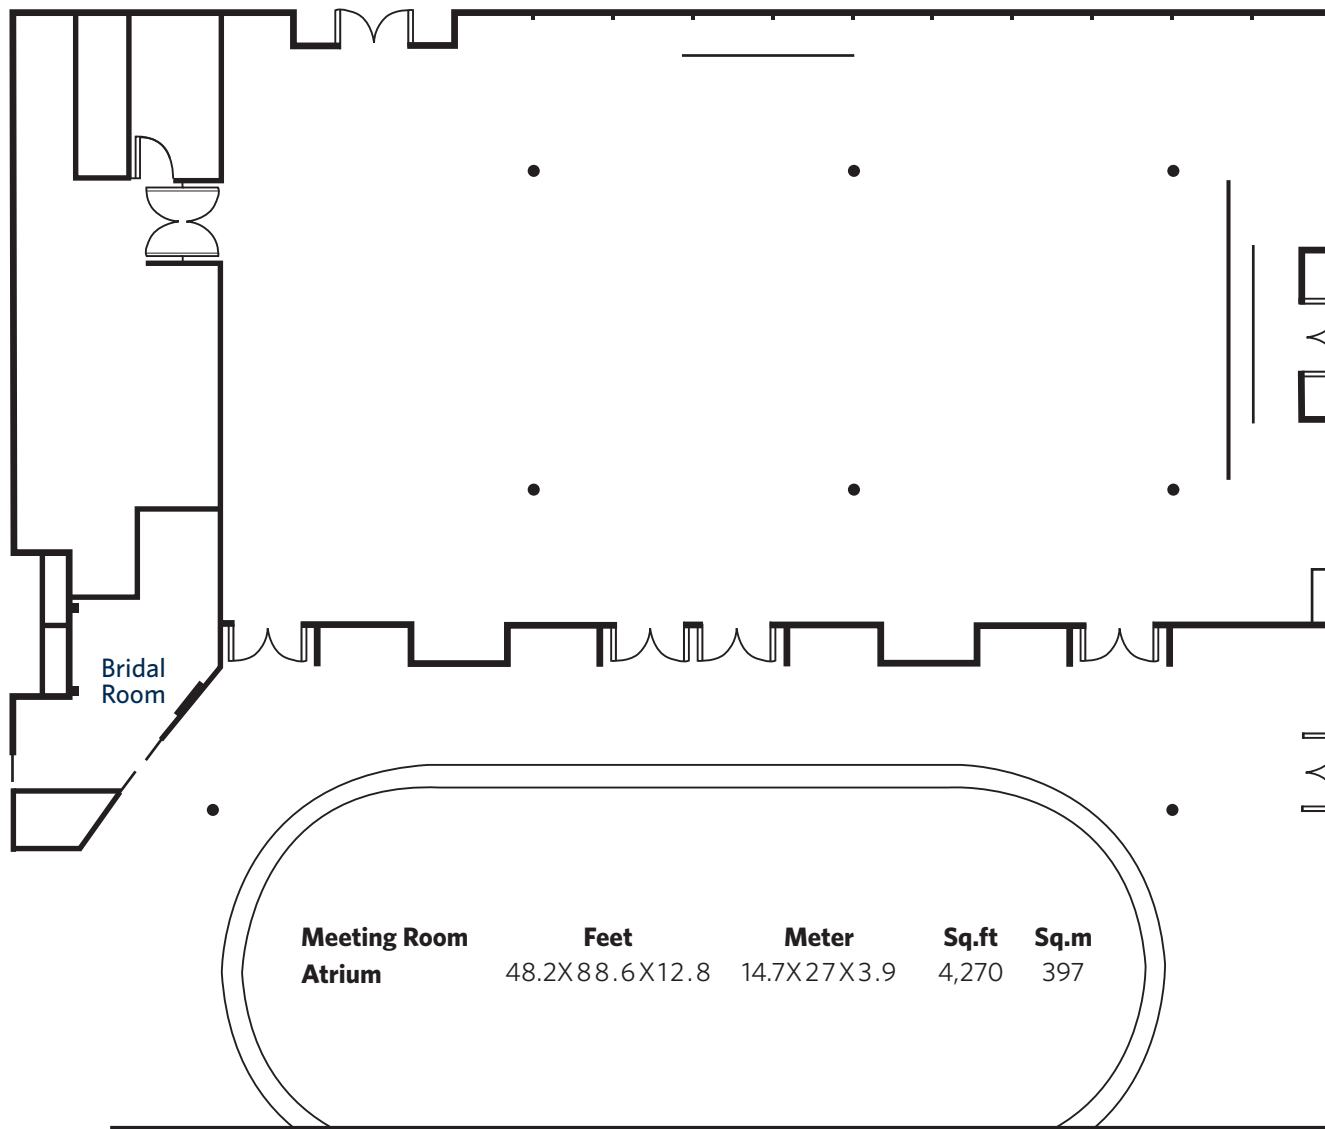

Grand Ballroom 그랜드 볼룸

(Lower Lobby)

Meeting Room	Feet	Meter	Sq.ft	Sq.m
Grand Ballroom ABC	126X75X23	38.4X22.9X6.9	9,450	879
Section A	50X75X23	15.2X22.9X6.9	3,750	348
Section B	25X75X23	7.7X22.9X6.9	1,875	176
Section C	50X75X23	15.2X22.9X6.9	3,750	348
Foyer	102X26X14	31.3X7.8X4.2	2,652	244

Banner Size : 6m x 0.9m

Coral **코랄**

(3rd Floor)

Meeting Room	Feet	Meter	Sq.ft	Sq.m
Coral A B C	18.3X72.8X9.1	5.6X22.2X2.8	1,332	124
Section A	18.3X23.6X9.1	5.6X7.2X2.8	432	40
Section B	18.3X25.6X9.1	5.6X7.8X2.8	468	44
Section C	18.3X23.6X9.1	5.6X7.2X2.8	432	40

Banner Size : 5m x 0.9m

Amber **엠버**

(3rd Floor)

Meeting Room	Feet	Meter	Sq.ft	Sq.m
Amber	20X37.1X9.1	6.1X11.3X2.8	742	69

Banner Size : 5m x 0.9m

Atrium

아트리움

(3rd Floor)

Meeting Room	Feet	Meter	Sq.ft	Sq.m
Atrium	48.2X88.6X12.8	14.7X27X3.9	4,270	397

— Screen Size : 4m x 3m
— Banner Size : 7m x 0.9m