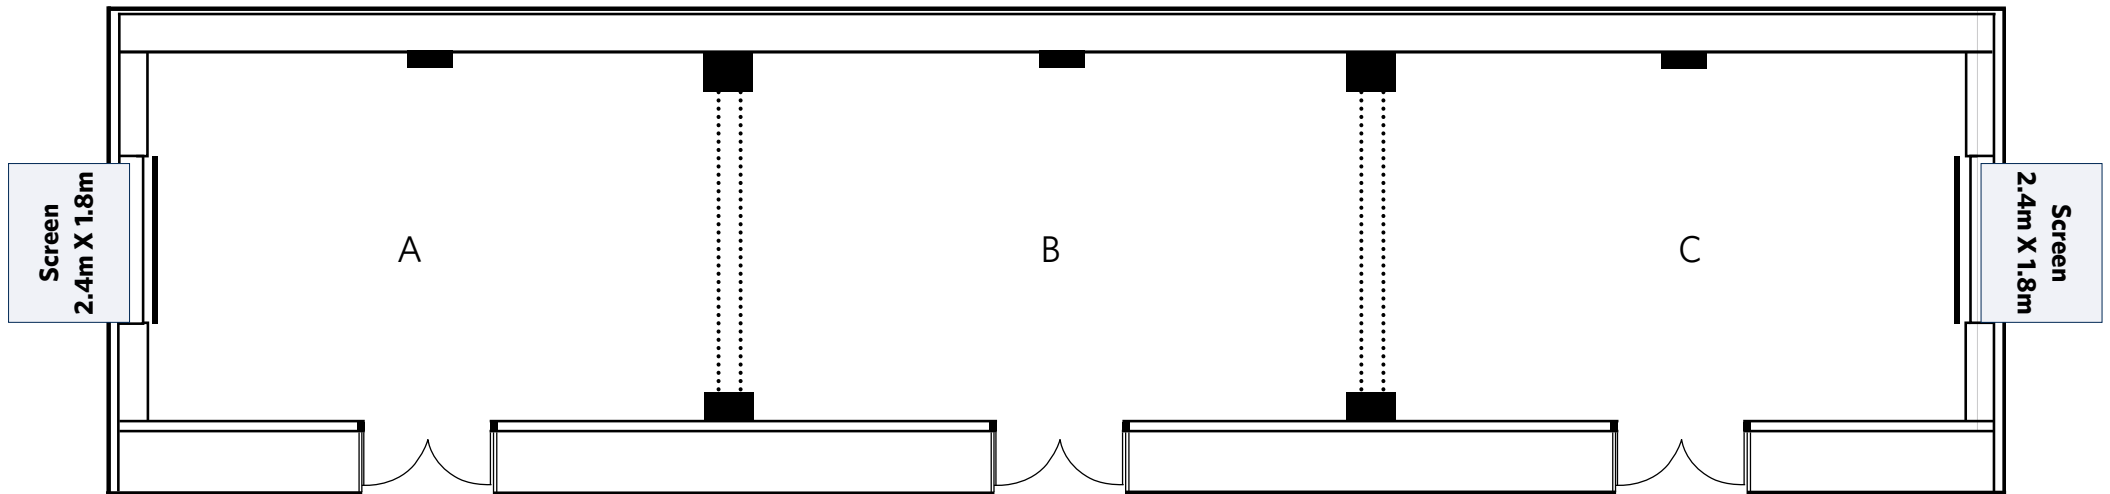

Grand Ballroom 그랜드 볼룸

(Lower Lobby)

Meeting Room	Feet	Meter	Sq.ft	Sq.m
Grand Ballroom ABC	126X75X23	38.4X22.9X6.9	9,450	879
Section A	50X75X23	15.2X22.9X6.9	3,750	348
Section B	25X75X23	7.7X22.9X6.9	1,875	176
Section C	50X75X23	15.2X22.9X6.9	3,750	348
Foyer	102X26X14	31.3X7.8X4.2	2,652	244

Baton Size : 7.2m
Banner Size : 7m x 0.9m

Junior Ballroom 주니어 볼룸

(Lower Lobby)

Meeting Room	Feet	Meter	Sq.ft	Sq.m
Junior Ballroom ABC	72X40X12	21.9X12.1X3.6	2,880	265
Section A	24X40X12	7.3X12.1X3.6	960	88
Section B	24X40X12	7.3X12.1X3.6	960	88
Section C	24X40 X12	7.3X12.1X3.6	960	88

Banner Size : 6m x 0.9m

Coral **코랄**

(3rd Floor)

Meeting Room	Feet	Meter	Sq.ft	Sq.m
Coral A B C	18.3X72.8X9.1	5.6X22.2X2.8	1,332	124
Section A	18.3X23.6X9.1	5.6X7.2X2.8	432	40
Section B	18.3X25.6X9.1	5.6X7.8X2.8	468	44
Section C	18.3X23.6X9.1	5.6X7.2X2.8	432	40

Banner Size : 5m x 0.9m

Amber **엠버**

(3rd Floor)

Meeting Room	Feet	Meter	Sq.ft	Sq.m
Amber	20X37.1X9.1	6.1X11.3X2.8	742	69

Banner Size : 5m x 0.9m

Atrium

아트리움

(3rd Floor)