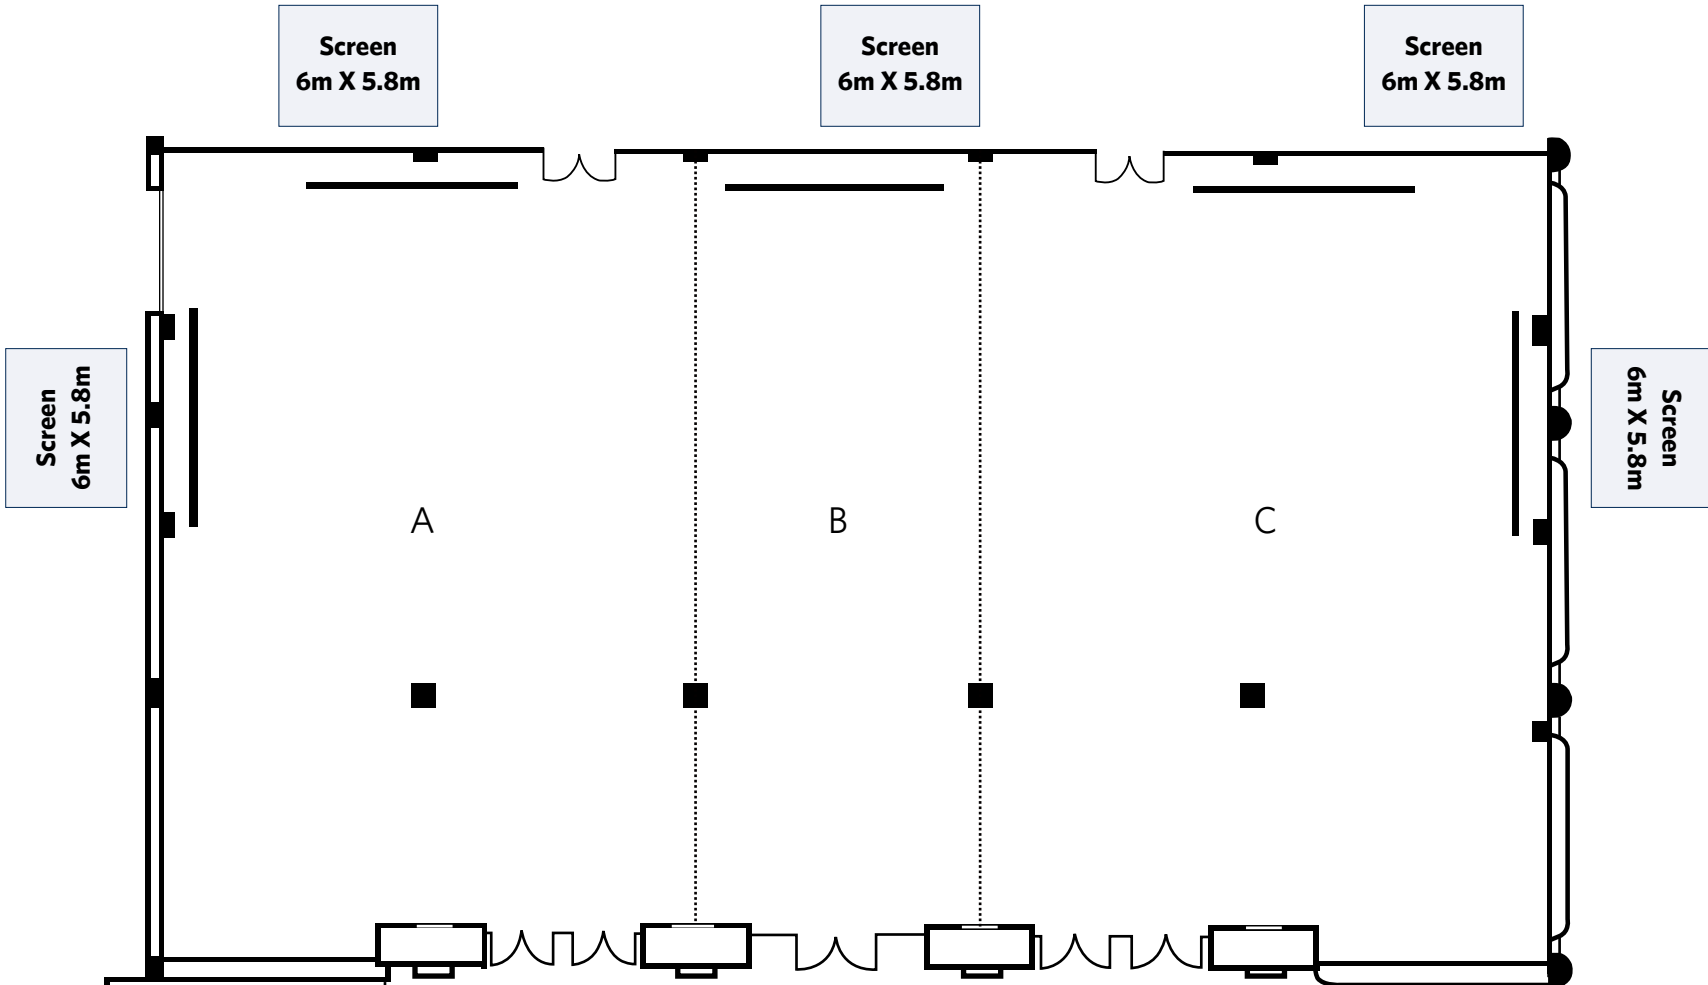

Grand Ballroom 그랜드 볼룸

(Lower Lobby)

Meeting Room	Feet	Meter	Sq.ft	Sq.m
Grand Ballroom ABC	126X75X23	38.4X22.9X6.9	9,450	879
Section A	50X75X23	15.2X22.9X6.9	3,750	348
Section B	25X75X23	7.7X22.9X6.9	1,875	176
Section C	50X75X23	15.2X22.9X6.9	3,750	348
Foyer	102X26X14	31.3X7.8X4.2	2,652	244

Baton Size : 7.2m
Banner Size : 7m x 0.9m

Junior Ballroom 주니어 볼룸

(Lower Lobby)

Meeting Room	Feet	Meter	Sq.ft	Sq.m
Junior Ballroom ABC	72X40X12	21.9X12.1X3.6	2,880	265
Section A	24X40X12	7.3X12.1X3.6	960	88
Section B	24X40X12	7.3X12.1X3.6	960	88
Section C	24X40 X12	7.3X12.1X3.6	960	88

Banner Size : 6m x 0.9m

Coral **코랄**

(3rd Floor)

Meeting Room	Feet	Meter	Sq.ft	Sq.m
Coral A B C	18.3X72.8X9.1	5.6X22.2X2.8	1,332	124
Section A	18.3X23.6X9.1	5.6X7.2X2.8	432	40
Section B	18.3X25.6X9.1	5.6X7.8X2.8	468	44
Section C	18.3X23.6X9.1	5.6X7.2X2.8	432	40

Meeting Room	Feet	Meter	Sq.ft	Sq.m
Atrium	48.2X88.6X12.8	14.7X27X3.9	4,270	397

— Screen Size : 4m x 3m
— Banner Size : 7m x 0.9m